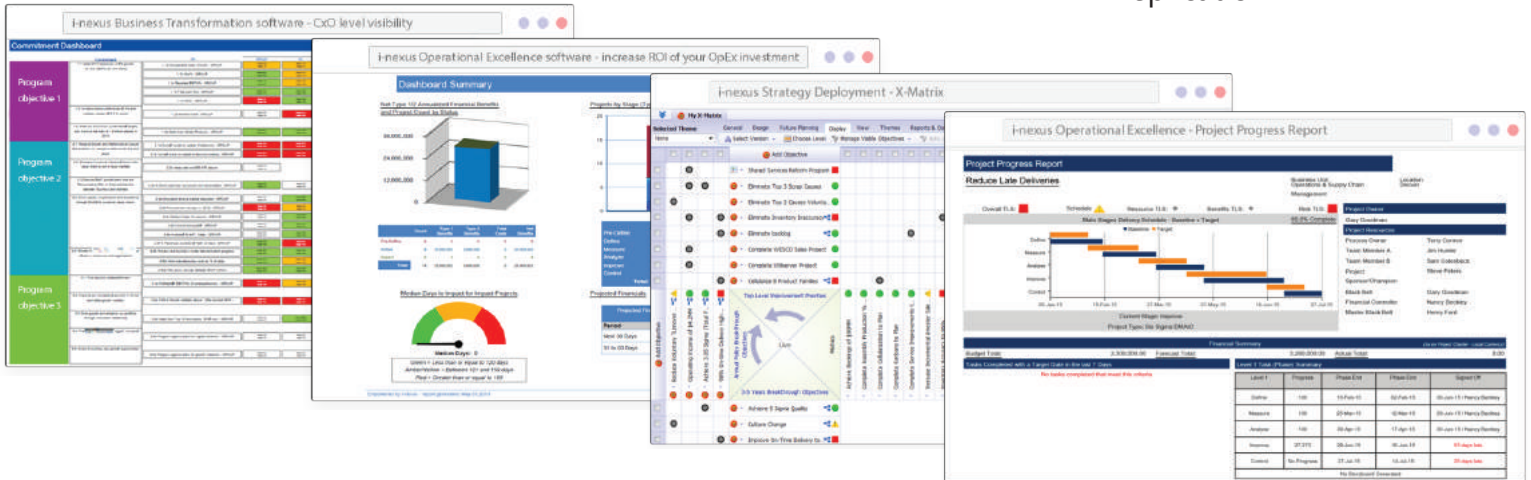

### Platform for world class execution

i-nexus Strategy Execution software seamlessly integrates all core processes needed to drive consistent execution.

- Goal Management
- Goal Deployment
- Project/Program/Portfolio Management
- Impact Tracking/Forecasting
- Performance Management
- Execution Analysis

### BUSINESS TRANSFORMATION LEADS

Take control of your Transformation agenda...

One solution to align, execute and track the benefits of your transformation initiatives

- ↓ 50% reduction in unanticipated program delays
- ↑ 30% increase in committed outcomes achieved
- ↓ 30% reduction in benefit tracking NVA

### STRATEGY DEPLOYMENT LEADS

Take the "heavy-lifting" out of Hoshin...

One solution to cascade, execute and track achievements of your goals

- ↑ 30% increase in execution outcomes achieved
- ↓ 30% reduction in NVA
- ↑ Increased confidence in the plan
- ↑ Greater ownership and faster course correction

### OPERATIONAL EXCELLENCE LEADS

Take your OpEx program to the next level...

One solution to align, prioritize, execute and track the benefits of your OpEx projects

- ↑ 30% increase in ROI
- ↓ 25% reduction in project cycle time
- ↑ 25% increase in project success rate
- ↑ 30% increase in project replication